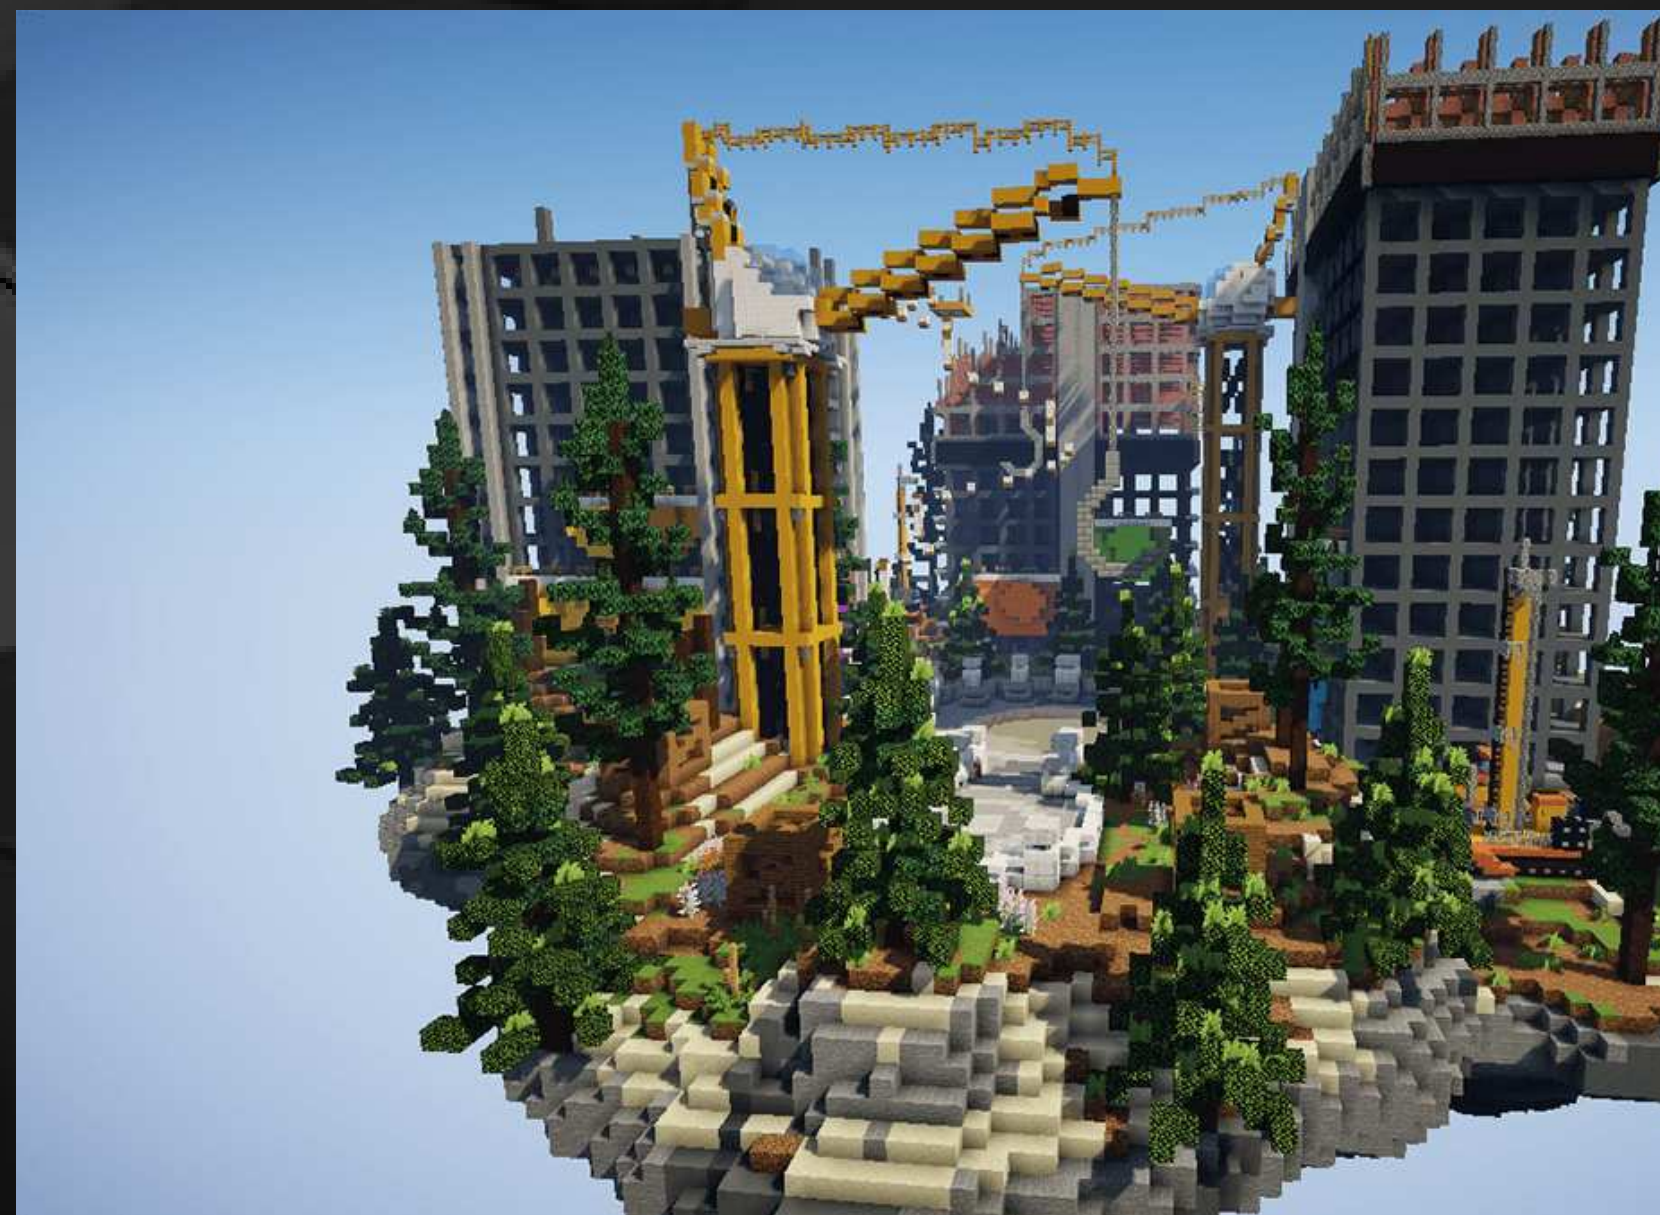

ALGUNOS TRABAJOS